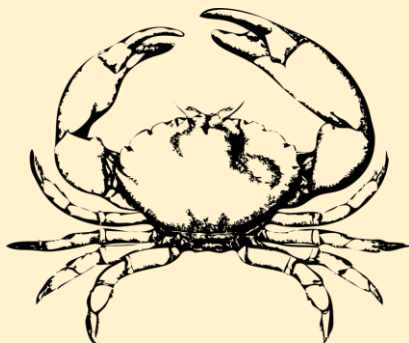

St. George Island Wild Life Scavenger Hunt!

Seagulls

Fish

Dolphins

Ghost Crabs

Shark

Loggerhead Sea

Turtle/Nest

Sambar Deer

Alligator